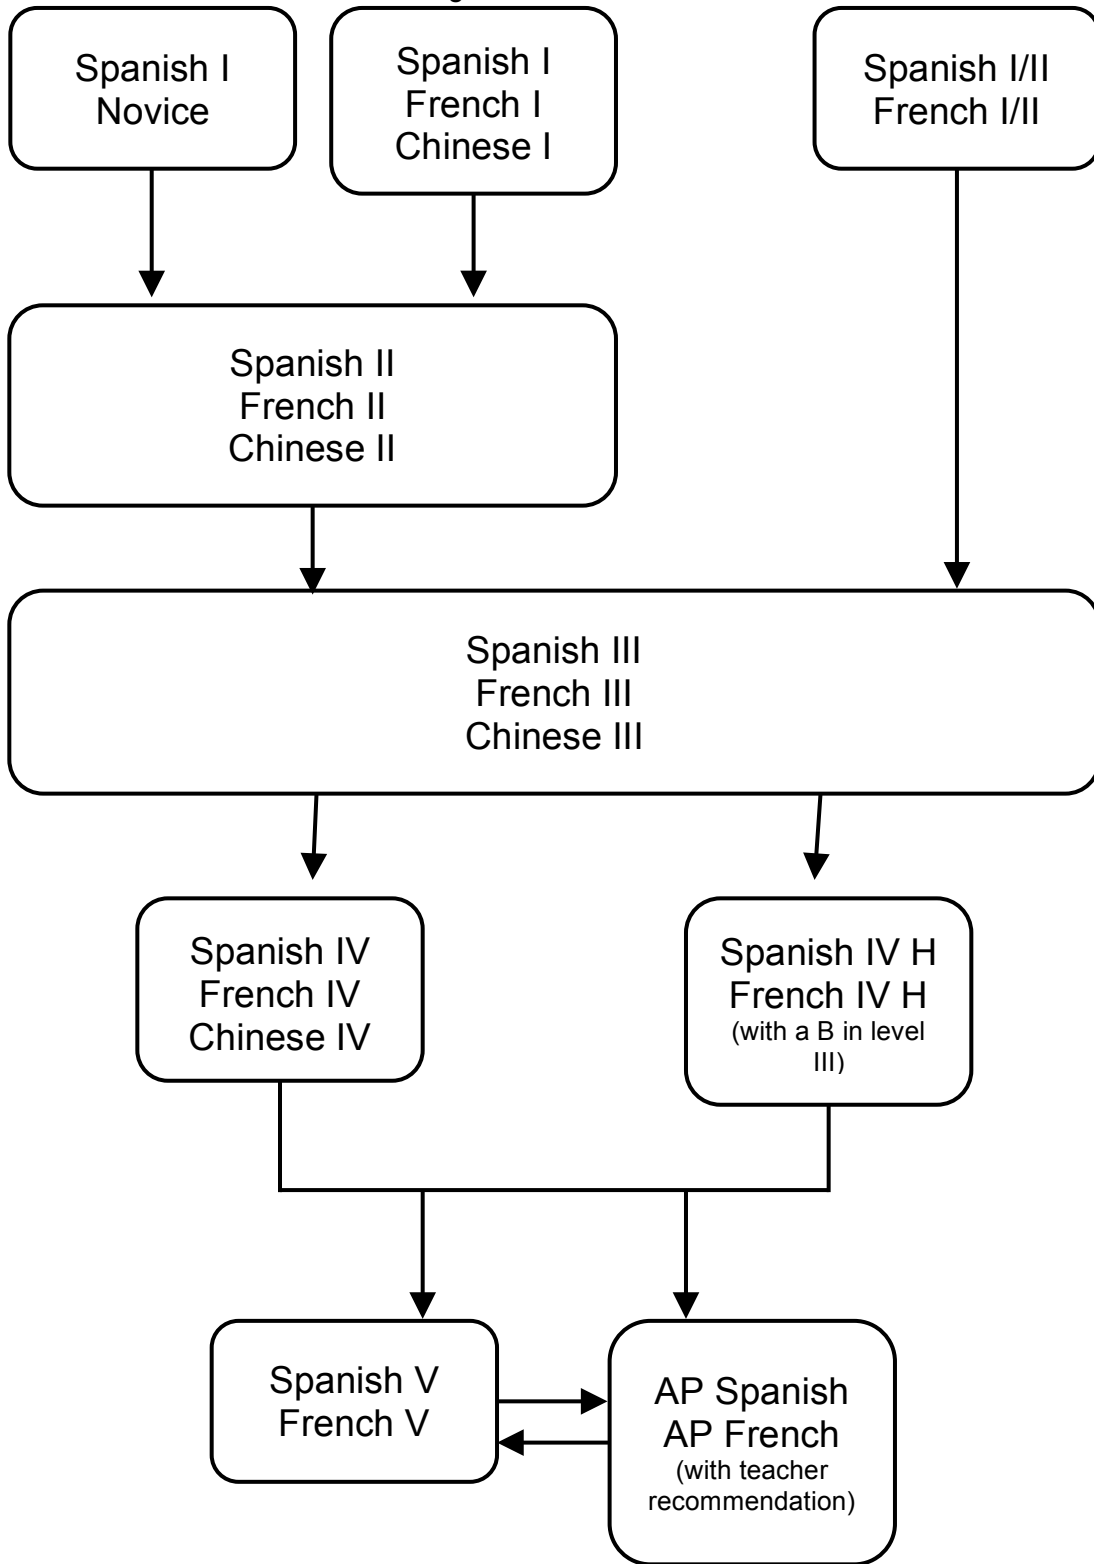

World Language Department  
Progression of Courses

World Language Department  
Progression of Courses

**Note:**

Grade of C is required in the final  
quarter of each course in order to go on to  
the next level, unless otherwise noted.